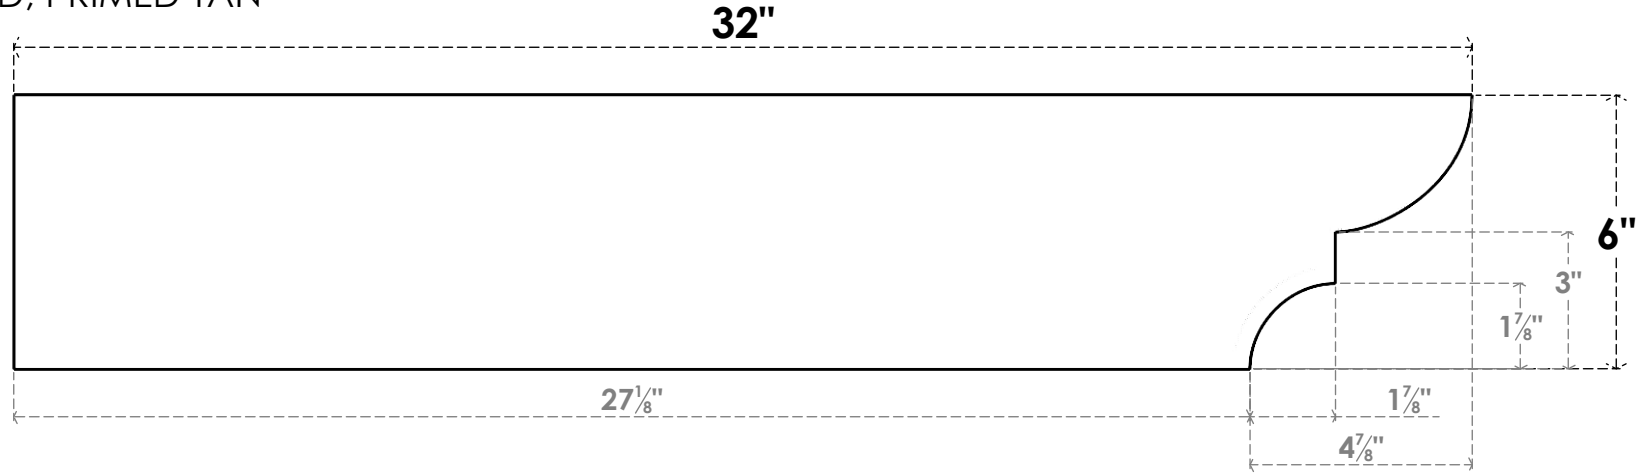

ITEM NUMBER: RFTURO040X06000X32000X006RID00RCPR

4"W X 6"H X 32"L TIMBERTHANE ROUGH CEDAR RIDGEWOOD FAUX WOOD OPEN RAFTER TAIL, 6"L END, PRIMED TAN

SIDE PROFILE

ISOMETRIC

FRONT PROFILE

GENERATED DATE : 03/02/2023