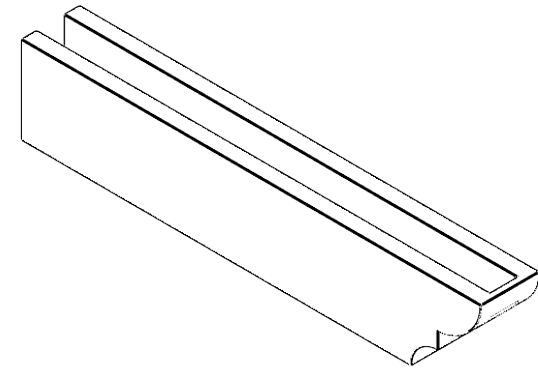

ITEM NUMBER: RFTURO040X06000X32000X006RID00RCPR

4"W X 6"H X 32"L TIMBERTHANE ROUGH CEDAR RIDGEWOOD FAUX WOOD OPEN RAFTER TAIL, 6"L END, PRIMED TAN

SIDE PROFILE

ISOMETRIC

FRONT PROFILE

GENERATED DATE : 03/02/2023

EKENA MILLWORK
2300 WEST MAIN ST.
CLARKSVILLE, TX 75426
TOLL FREE: 866-607-0453
WWW.EKENAMILLWORK.COM

NOTES

1. INSTALLATION TO BE COMPLETED IN ACCORDANCE WITH MANUFACTURER'S SPECIFICATIONS.
2. DRAWING MAY NOT BE TO SCALE
3. THIS DRAWING IS INTENDED FOR DESIGN AND PLANNING PURPOSES ONLY.
4. ALL INFORMATION CONTAINED HEREIN WAS CURRENT AT THE TIME OF DEVELOPMENT BUT MUST BE REVIEWED AND APPROVED BY THE PRODUCT MANUFACTURER TO BE CONSIDERED ACCURATE.
5. TIMBERTHANE ARCHITECTURAL PRODUCTS ARE MADE FROM HIGH DENSITY URETHANE AND COME FACTORY PRIMED