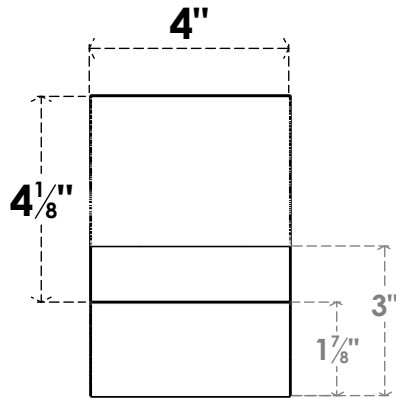

ITEM NUMBER: RFTURO040X06000X32000X006RID00RCPR

4"W X 6"H X 32"L TIMBERTHANE ROUGH CEDAR RIDGEWOOD FAUX WOOD OPEN RAFTER TAIL, 6"L END, PRIMED TAN

SIDE PROFILE

ISOMETRIC

FRONT PROFILE

GENERATED DATE : 03/02/2023